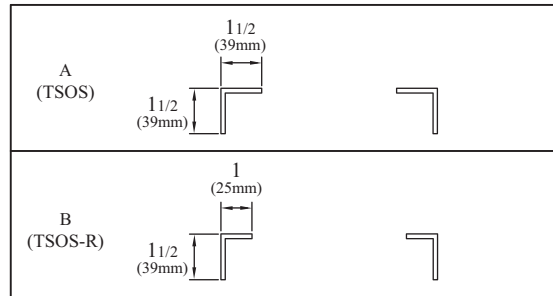

# Double Overshelf

**HIGH QUALITY 304 STAINLESS STEEL**

**Model : TSOS**

Bracket Types

(Unit : inch)

Model	Ga.	N (in.)	L (in.)	D (in.)	W (in.)	H (in.)	C (in.)	Net Weight (lbs)	Loading Capacity Per Layer	
									kgs	lbs
TSOS-3	18	35 7/8	35	12 3/4	11 3/4	30 7/8	15/8	26	25	55
TSOS-3R	18	36 3/8	35 3/8	12 3/4	11 3/4	30 7/8	1	26	25	55
TSOS-4	18	47 7/8	47	12 3/4	11 3/4	30 7/8	15/8	30	20	44
TSOS-4R	18	48 1/8	47 1/4	12 3/4	11 3/4	30 7/8	1	30	20	44
TSOS-5	18	59 7/8	59	12 3/4	11 3/4	30 7/8	15/8	35	17	37
TSOS-5R	18	60 1/4	59 3/8	12 3/4	11 3/4	30 7/8	1	35	17	37
TSOS-6	18	71 7/8	71	12 3/4	11 3/4	30 7/8	15/8	40	15	33
TSOS-6R	18	72 1/2	71 5/8	12 3/4	11 3/4	30 7/8	1	40	15	33