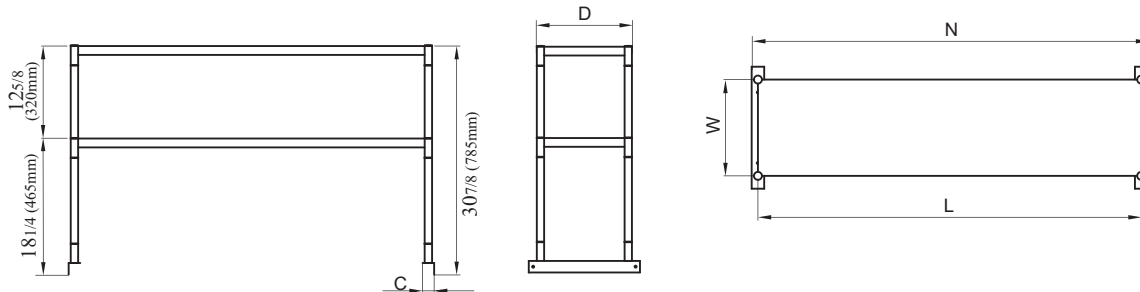

# Double Overshelf

**HIGH QUALITY 304 STAINLESS STEEL**

**Model : TSOS**

Bracket Types

(Unit : inch)

Model	Ga.	N (in.)	L (in.)	D (in.)	W (in.)	H (in.)	C (in.)	Net Weight (lbs)	Loading Capacity Per Layer	
									kgs	lbs
TSOS-3	18	35 7/8	35	12 3/4	11 3/4	30 7/8	15/8	26	25	55
TSOS-3R	18	36 3/8	35 3/8	12 3/4	11 3/4	30 7/8	1	26	25	55
TSOS-4	18	47 7/8	47	12 3/4	11 3/4	30 7/8	15/8	30	20	44
TSOS-4R	18	48 1/8	47 1/4	12 3/4	11 3/4	30 7/8	1	30	20	44
TSOS-5	18	59 7/8	59	12 3/4	11 3/4	30 7/8	15/8	35	17	37
TSOS-5R	18	60 1/4	59 3/8	12 3/4	11 3/4	30 7/8	1	35	17	37
TSOS-6	18	71 7/8	71	12 3/4	11 3/4	30 7/8	15/8	40	15	33
TSOS-6R	18	72 1/2	71 5/8	12 3/4	11 3/4	30 7/8	1	40	15	33