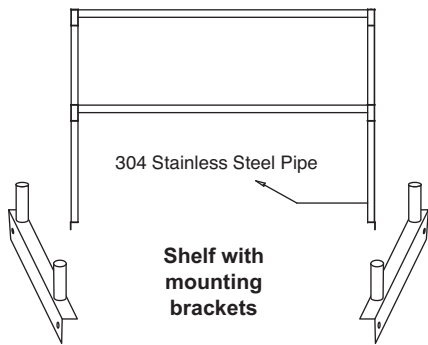

# Double Overshelf

**HIGH QUALITY 304 STAINLESS STEEL**

**Model : TSOS**

Bracket Types

(Unit : inch)

Model	Ga.	N (in.)	L (in.)	D (in.)	W (in.)	H (in.)	C (in.)	Net Weight (lbs)	Loading Capacity Per Layer	
									kgs	lbs
TSOS-3	18	35 7/8	35	12 3/4	11 3/4	30 7/8	15/8	26	25	55
TSOS-3R	18	36 3/8	35 3/8	12 3/4	11 3/4	30 7/8	1	26	25	55
TSOS-4	18	47 7/8	47	12 3/4	11 3/4	30 7/8	15/8	30	20	44
TSOS-4R	18	48 1/8	47 1/4	12 3/4	11 3/4	30 7/8	1	30	20	44
TSOS-5	18	59 7/8	59	12 3/4	11 3/4	30 7/8	15/8	35	17	37
TSOS-5R	18	60 1/4	59 3/8	12 3/4	11 3/4	30 7/8	1	35	17	37
TSOS-6	18	71 7/8	71	12 3/4	11 3/4	30 7/8	15/8	40	15	33
TSOS-6R	18	72 1/2	71 5/8	12 3/4	11 3/4	30 7/8	1	40	15	33